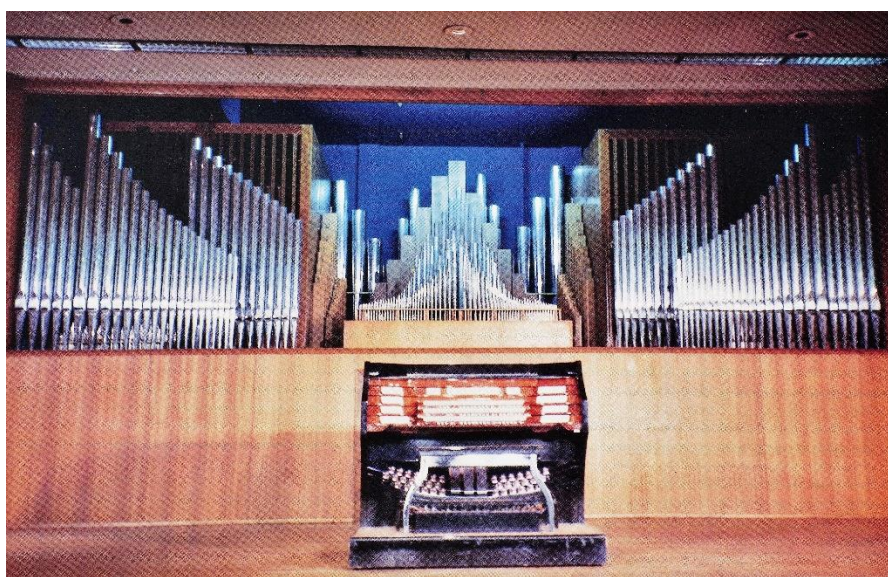

Fratelli Ruffatti

PIPE ORGAN BUILDERS OF PADOVA, ITALY www.ruffatti.com

BAYLOR UNIVERSITY SCHOOL OF MUSIC WACO, TEXAS, USA

Three manuals • Electric action • 1972

GREAT ORGAN	Manual II, unenclosed		SWELL ORGAN	Manual III, enclosed	
Quintaton	16'	61 pipes	Rohr Bourdon	16'	12 pipes
Principal	8'	61 pipes	Rohr Flute	8'	61 pipes
Bourdon	8'	61 pipes	Viola da Gamba	8'	61 pipes
Prestant	4'	61 pipes	Viola Celeste	8'	61 pipes
Flûte Harmonique	4'	61 pipes	Flute Celeste II	8'	110 pipes
Sesquialtera II	2 2/3'	122 pipes	Principal	4'	61 pipes
Doublette	2'	61 pipes	Flauto Veneziano	4'	61 pipes
Nineteenth	1 1/3'	61 pipes	Octavin	2'	61 pipes
Fourniture IV	1'	244 pipes	Larigot	1 1/3'	61 pipes
Zimbel III	1/2'	183 pipes	Plein Jeu V	2'	305 pipes
Trompette	8'	61 pipes	Basson	16'	12 pipes
Chimes		21 bells	Trompette	8'	61 pipes
Tremulant			Hautbois	8'	61 pipes
Great	16'		Cairon	4'	61 pipes
Unison Off			Tremulant		
Great	4'		Swell	16'	
			Unison Off		
			Swell	4'	